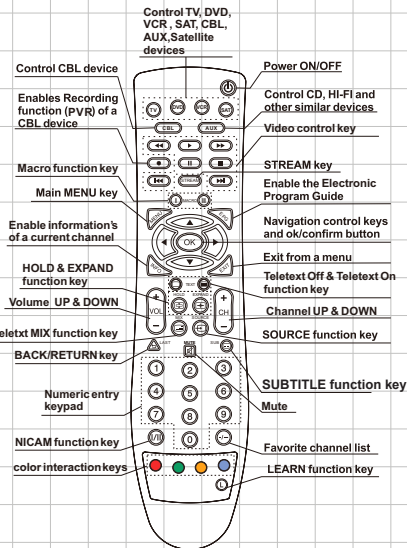

1. INTRODUCTION

1.1 Remote Control Key Guide

2. PROGRAMMING REMOTE CONTROL FOR TV DEVICES

2.1. Code input programming

Attention:

Note:

If no keys is pressed within 30 seconds from

Actions to verify correct programming

Corrective Actions

If any of the buttons do not work properly, you can program those buttons individually by using the learning function process described in chapter 3.

2.2. Manual code search programming

3. Press the button or the button one step at a time until your TV turns off. Every

time you press or buttons the button will blink once.

5. Press the button to store the code. The button light will turn off.

Note:
At step 3 you can hold down or button constantly until the TV turns off.

Attention:

When the TV turns off you must release the button immediately so that the remote won't go to the next code.

Actions to verify correct programming

Once you have stored on the remote the correct code, check to see if most of the buttons are working according to the functions of your TV.

Corrective Actions

2.3. Automatic code search programming.

2. Press and hold down the remote device

mode button and button at the same time until the red light indicator lights up constantly.

3. Press the POWER button.

4. The button will blink continuously in red meaning that the remote is searching for the code of your TV.

5. When the remote finds your TV code the TV will turn off.

Attention: When the TV turns off you must

immediately press the button to avoid the remote to go to the next code.

6. By pressing the button you have already stored the code. The button light will turn off.

Actions to verify correct programming

Corrective Actions