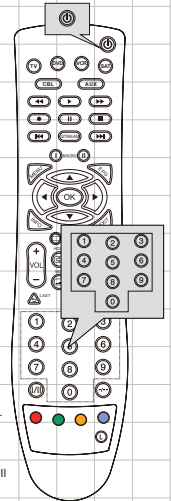

5. DEVICE CODE REMINDER

Press the device button that you want once.

Press and hold button and press at the same time one of numbers 1, 2, 3, 4.

For example let's say the device code is 1029.

Press and button number 1: the device light will blink 1 time

Press and button number 2: the device light will blink fast 10 times

Press and button number 3: the device light will blink 2 times

Press and button number 4: the device light will blink 9 times.