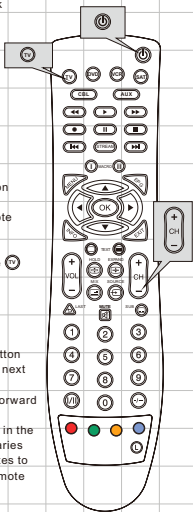

1. INTRODUCTION

1.1 Remote Control Key Guide

2. PROGRAMMING REMOTE CONTROL FOR TV DEVICES

2.1. Code input programming

Attention:

Note:

If no keys is pressed within 30 seconds from

Actions to verify correct programming

Corrective Actions

If any of the buttons do not work properly, you can program those buttons individually by using the learning function process described in chapter 3.

2.2. Manual code search programming

3. Press the button or the button one step at a time until your TV turns off. Every

time you press or buttons the button will blink once.

5. Press the button to store the code. The button light will turn off.

Note:
At step 3 you can hold down or button constantly until the TV turns off.

Attention:

When the TV turns off you must release the button immediately so that the remote won't go to the next code.

Actions to verify correct programming

Once you have stored on the remote the correct code, check to see if most of the buttons are working according to the functions of your TV.

Corrective Actions

2.3. Automatic code search programming.

2. Press and hold down the remote device

mode button and button at the same time until the red light indicator lights up constantly.

3. Press the POWER button.

4. The button will blink continuously in red meaning that the remote is searching for the code of your TV.

5. When the remote finds your TV code the TV will turn off.

Attention: When the TV turns off you must

immediately press the button to avoid the remote to go to the next code.

6. By pressing the button you have already stored the code. The button light will turn off.

Actions to verify correct programming

Corrective Actions