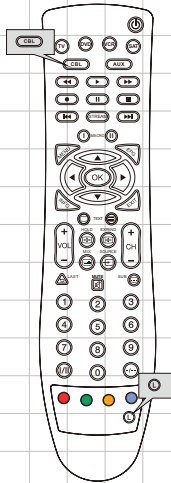

5. DEVICE CODE REMINDER

Press the device button that you want once.

Press and hold button and press at the same time one of numbers 1, 2, 3, 4.

For example let's say the device code is 1029.

Press and button number 1: the device light will blink 1 time

Press and button number 2: the device light will blink fast 10 times

Press and button number 3: the device light will blink 2 times

Press and button number 4: the device light will blink 9 times.