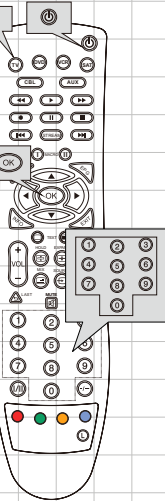

3. After 2 seconds the button will start blinking.
4. When your TV turns off, press the button so that the remote store the code.

Attention: When the TV turns off you

must immediately press the button to avoid the remote to go to the next code.

In that case the button will stop blinking and your TV will remain on.

Actions to verify correct programming

Corrective Actions

2.5. Programming other devices

Note: The complete list of all devices codes is available at Appendix A/ Appendix B.

3. LEARN FUNCTION OPERATION GUIDE

The learn function on the remote control allows to program the keys one by one to learn behave like the original remote control of your device;

As an example, below is a method of programming a CBL using the learn function. Just follow the steps:

1. Press CBL button one time
2. Press the learn button for about 3

seconds until the CBL button turn on in red color.

light on the CBL starts blinking again. Then you can release the button.

5. Press on the key that you want to program and learn. The red indication light of the

CBL and its function will already be learned to the Follow step 3 to 5 again for each button you wish to learn on the remote.

Note: If no key is pressed within 30 seconds the red light indication will blink twice and turn off.