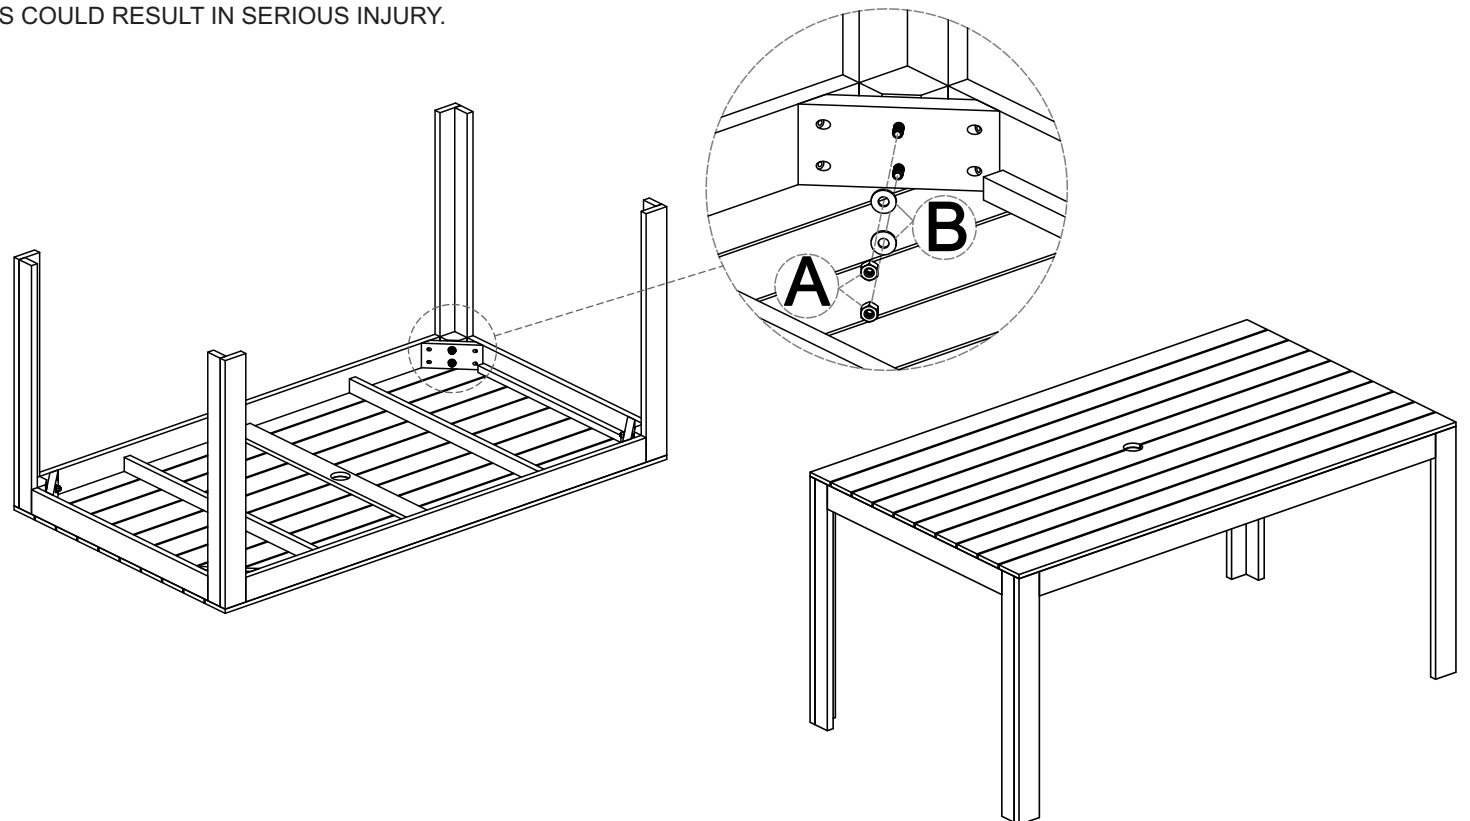

## WARNING!

DO NOT SIT OR STAND ON THE TABLE. DO NOT USE THE TABLE UNLESS ALL BOLTS, SCREWS AND KNOBS ARE FIRMLY SECURED. DO NOT OVERTIGHTEN SCREWS.

USE ONLY ON EVEN SURFACE. MAXIMUM SAFE LOADING WEIGHT: 30KG

FAILURE TO FOLLOW THESE WARNINGS COULD RESULT IN SERIOUS INJURY.

No	Parts list	Qty (Pcs)
1		1Pc
2		4Pcs

No	Hardware	Qty (Pcs)
<b>A</b>	 Ø8	8Pcs
<b>B</b>	 Ø8.5/20 x 2mm	8Pcs
<b>C</b>	 Wrench	1Pc